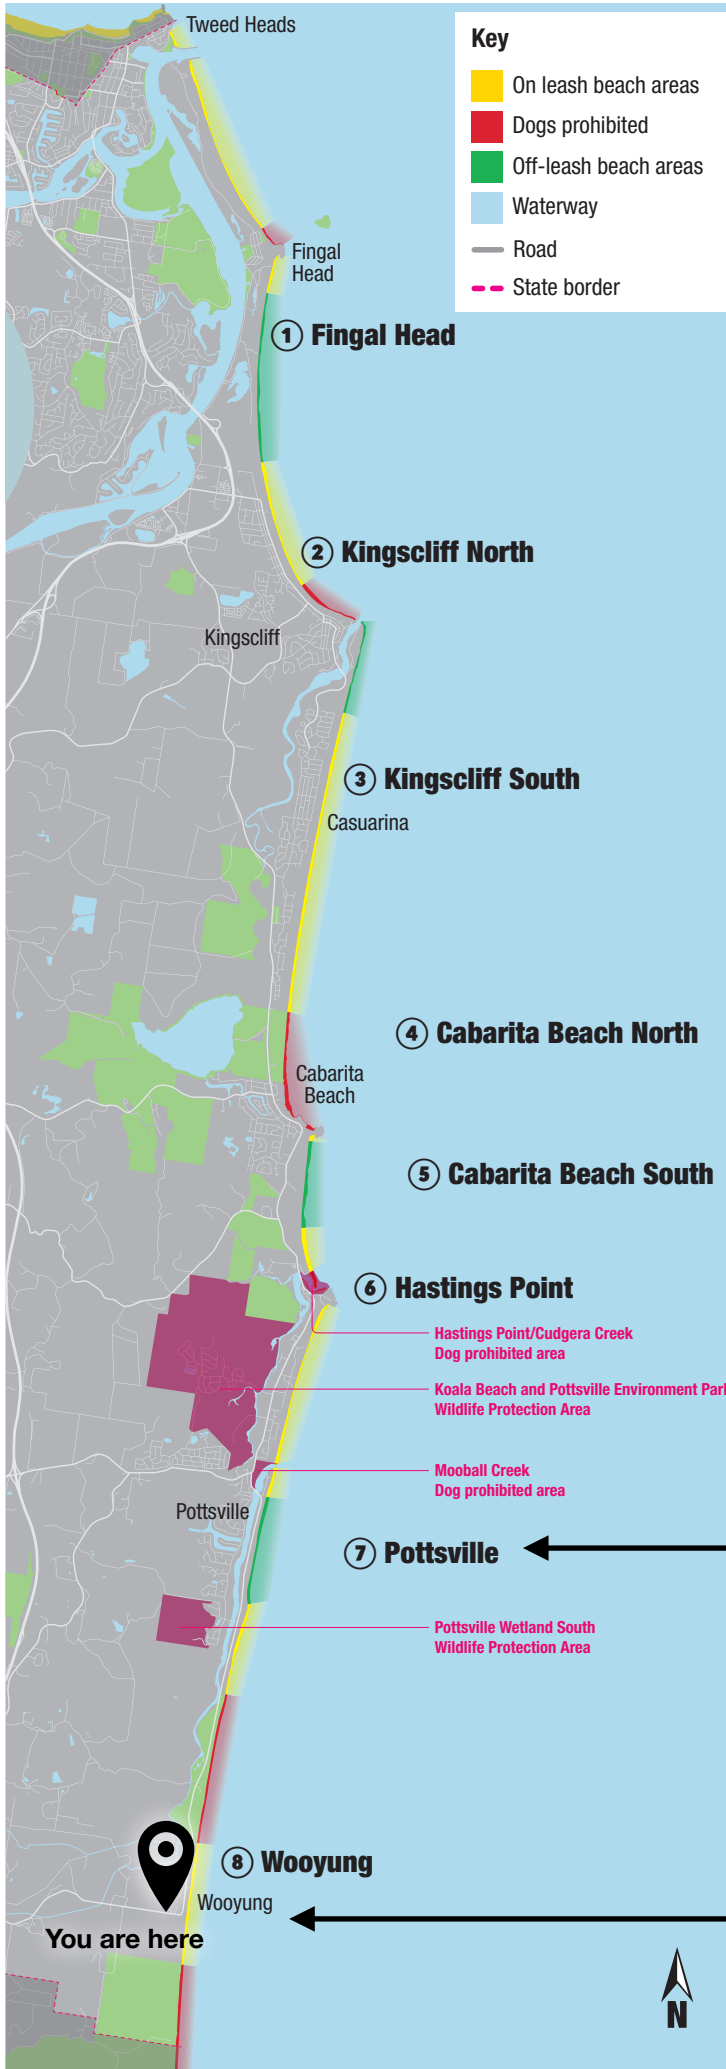

TWEED
SHIRE COUNCIL

WOYUNG BEACH
HOLIDAY PARK

Key

- On leash beach areas
- Dogs prohibited
- Off-leash beach areas
- Waterway
- Road
- State border

LOCAL DOG FRIENDLY BEACHES

BLACK ROCKS OFF-LEASH

5min drive North of
Wooyung Beach Holiday Park

WOYUNG BEACH LEASH-ON

1min Walk from
Wooyung Beach Holiday Park

WOYUNG BEACH
HOLIDAY PARK

TWEED
SHIRE COUNCIL