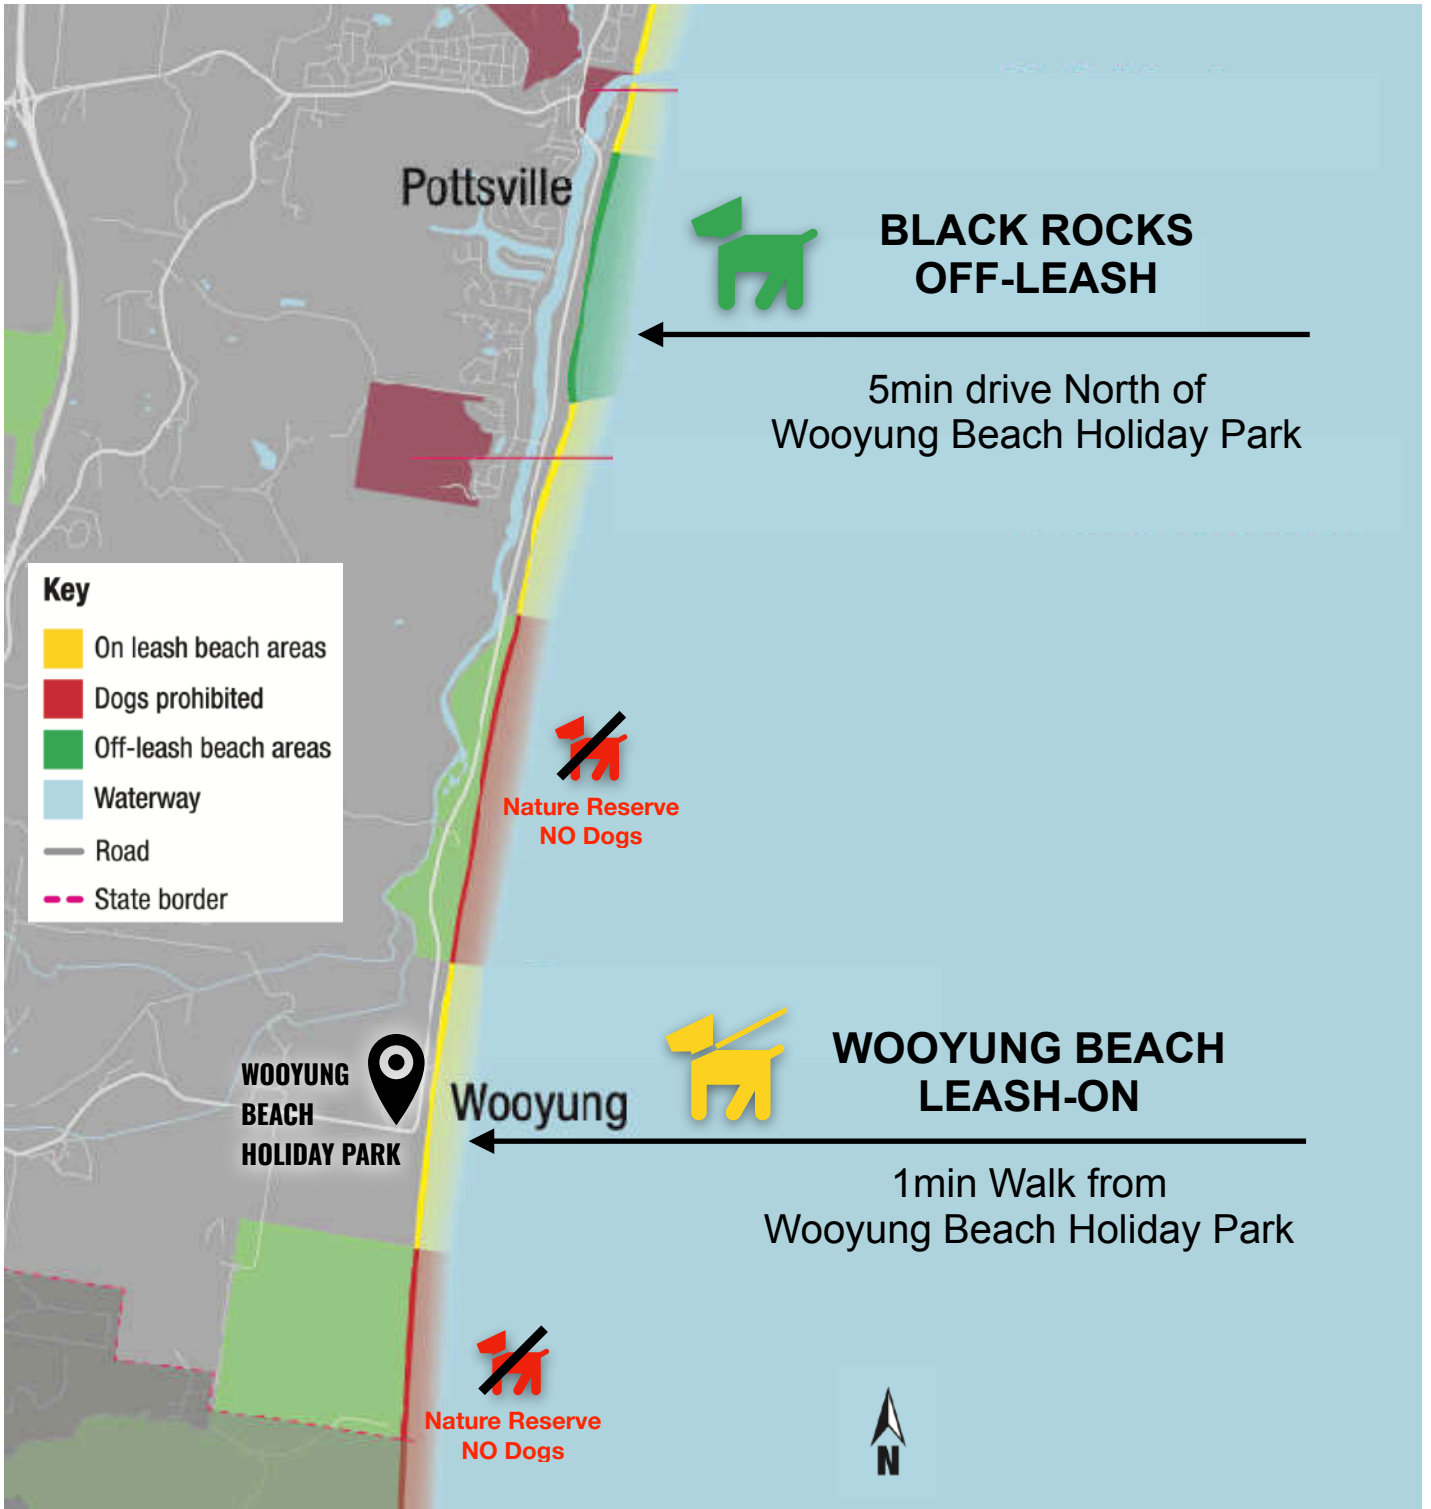

TWEED
SHIRE COUNCIL

WOYUNG BEACH
HOLIDAY PARK

Key

- On leash beach areas
- Dogs prohibited
- Off-leash beach areas
- Waterway
- Road
- State border

LOCAL DOG FRIENDLY BEACHES

BLACK ROCKS OFF-LEASH

5min drive North of
Wooyung Beach Holiday Park

WOYUNG BEACH LEASH-ON

1min Walk from
Wooyung Beach Holiday Park

WOYUNG BEACH
HOLIDAY PARK

TWEED
SHIRE COUNCIL